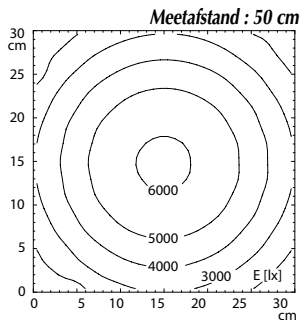

TAFELKLEM

KLEUR

zwart

BIJZONDERHEID

0 - 65 mm. antistatische versie

Ref.

WVS.190.007.059

WANDHOEK

KLEUR

zwart

BIJZONDERHEID

antistatische versie

BESTELNR.

WVS.300.213.028